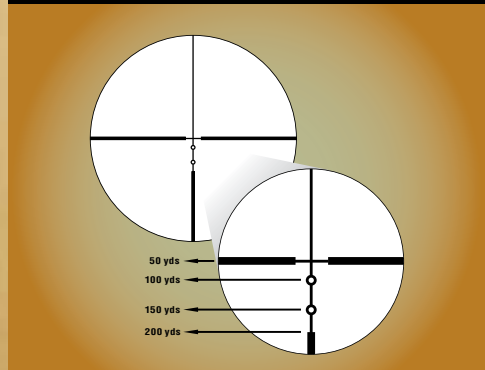

Designed for use with aerodynamic polymer-tipped slugs, this trajectory-compensating reticle integrates unique, easy-to-see "ballistic circles" that provide instant aiming points—and take the guesswork out of holdover at longer ranges.

Multicoated Optical System

Bright, multicoated optics deliver up to 92% light transmission.

Five Inches of Constant Eye Relief

Keeps your brow safe—even with the heaviest slug loads while providing enough eye relief for cantilever type mounts.

Precise Hand-turn 1/4-MOA Click Adjustments

Easy-to-use positive click reticle adjustments get you zeroed in quicker and maintain your setting—even with heavy recoil.

100-yard Parallax Setting

(75 yds. for 1.65-5x36)
Eliminates parallax for precise shooting.

Quick Focus Eyepiece

Allows the shooter to instantly bring the reticle into sharp focus.

Compact Size

The perfect fit for high-caliber slug guns.

Waterproof, Fogproof, Shockproof

Nitrogen filled and O-ring sealed.

Nikon's BDC 200 SlugHunter Reticle

Designed to be sighted-in on the crosshair at 50 yards, the BDC 200 has two "ballistic circles" that represent 100-yard and 150-yard aiming points. For exceptionally accurate gun and load combinations, the lower reticle post becomes a 200-yard aiming point as well. After sighting-in the crosshair at 9x, determine the distance to your target with a rangefinder and use the appropriate ballistic circle.