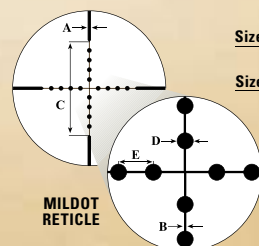

OMEGA MUZZLELOADING SCOPES SLUGHUNTER RETICLE SUBTENSIONS (INCHES AT 100 YARDS)										
	1.65-5x36		1.65-5x36		3-9x40		1.65-5x36		1.65-5x36	
	Nikoplex		BDC 250		BDC 250		Nikoplex		BDC 200	
	1.65x	5x	5x	9x	5x	9x	1.65x	5x	5x	9x
A	2.4	0.8	.50	.25	.50	.25	2.4	0.8	.50	.25
B	0.62	0.21	12	54	62	.21	8	.21	8	8
C	22.1	7.37	1.5	1.5	22.1	7.37	1.5	1.5	1.5	1.5
D			2.5	2			2.5	2		2
E			2	2			4	4		4
F			4	4			10	10		10
G			7	7			14	14		14
H			10	10			2	2		2
I			15	15						
J			2	2						

BUCKMASTERS® RIFLESCOPE RETICLE SUBTENSIONS (INCHES AT 100 YARDS)																					
	1x20BP		3-9x40		3-9x40		3-9x50		4-12x50SF		4.5-14x40SF		4.5-14x40SF		6-18x40SF		6-18x40SF		6-18x40SF		
	Nikoplex*		Nikoplex		BDC		Nikoplex		Nikoplex		BDC		Mildot		Nikoplex		BDC		FC w/Dot**		
	1x	3x	3x	9x	9x	3x	9x	3x	9x	12x	4.5x	14x	14x	4.5x	12 (MIL)	14x	6x	18x	18x	6x	18x
A	7.2	2.45	0.82	.25	2.45	0.82	1.95	0.65	1.73	0.56	.25	5.37	2.00	1.73	1.3	0.43	.25	0.14	0.05		
B	2.88	0.98	0.33	8	0.98	0.33	0.51	0.17	0.45	0.14	5	0.69	0.25	0.22	0.34	0.11	4	1.3	0.43		
C	69.12	23.49	7.83	1.5	23.49	7.83	17.92	5.97	15.93	5.12	1.5	96.45	36.00	31.00	11.95	3.98	1.5				
D				2							2		1.9	0.72	0.61		2				
E				2							2		9.7	3.60	3.12		2				
F				4.5							4.5						4.5				
G				7							7						7				
H				11							11						11				
I				15							15						15				
J				1							1						1				

*inches @ 75 yds **FC w/Dot—Fine Crosshair with Dot

COYOTE SPECIAL ENCORE LASER IRT RETICLE SUBTENSIONS (INCHES AT 100 YARDS)								
	3-9x40		4.5-14x40		2.5-8x28		4-12x42	
	BDC Predator		BDC Predator		BDC Encore		BDC	
A	0.25	0.25	0.25	0.25	0.25	0.25	12x	
B	8	8	10	6	15	1.5		
C	3	3	1.5	1.5				
D	2	2	2	2				
E	1	1	2.5	2				
F	4	4	6	4.5				
G	3	3	15	7				
H	5.5	5.5	1	11				
I	8	8		15				
J	1	1		1				

Size of object in inches x 27.77 = distance in yards
mil reading

Size of object in inches x 25.4 = distance in meters
mil reading