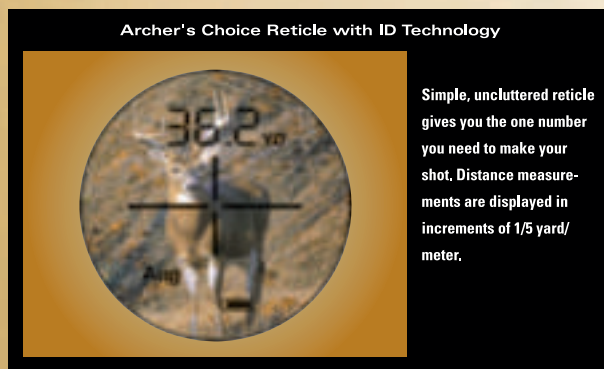

Simple, uncluttered reticle gives you the one number you need to make your shot. Distance measurements are displayed in increments of 1/5 yard/meter.