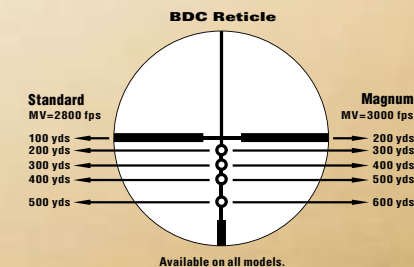

FINISHES AVAILABLE

M Matte

Complete scope & reticle specifications on pages 48 & 50.

Monarch Gold Riflescopes