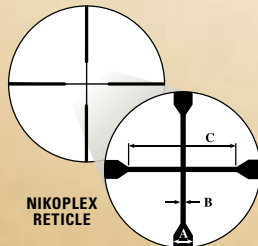

OMEGA MUZZLELOADING SCOPES SLUGHUNTER RETICLE SUBTENSIONS (INCHES AT 100 YARDS)										
	1.65-5x36		1.65-5x36		3-9x40		1.65-5x36		1.65-5x36	
	Nikoplex		BDC 250		BDC 250		Nikoplex		BDC 200	
	1.65x	5x	5x	9x	5x	9x	1.65x	5x	5x	9x
A	2.4	0.8	.50	.25	.50	.25	2.4	0.8	.50	.25
B	0.62	0.21	12	54	62	.21	8	.21	8	8
C	22.1	7.37	1.5	1.5	22.1	7.37	1.5	1.5	1.5	1.5
D			2.5	2			2.5	2		2
E			2	2			4	4		4
F			4	4			10	10		10
G			7	7			14	14		14
H			10	10			2	2		2
I			15	15						
J			2	2						

BUCKMASTERS® RIFLESCOPE RETICLE SUBTENSIONS (INCHES AT 100 YARDS)																					
	1x20BP		3-9x40		3-9x40		3-9x50		4-12x50SF		4.5-14x40SF		4.5-14x40SF		6-18x40SF		6-18x40SF		6-18x40SF		
	Nikoplex*		Nikoplex		BDC		Nikoplex		Nikoplex		BDC		Mildot		Nikoplex		BDC		FC w/Dot**		
	1x	3x	3x	9x	9x	3x	9x	3x	9x	12x	4.5x	14x	14x	4.5x	12 (MIL)	14x	6x	18x	18x	6x	18x
A	7.2	2.45	0.82	.25	2.45	0.82	1.95	0.65	1.73	0.56	.25	5.37	2.00	1.73	1.3	0.43	.25	0.14	0.05		
B	2.88	0.98	0.33	8	0.98	0.33	0.51	0.17	0.45	0.14	5	0.69	0.25	0.22	0.34	0.11	4	1.3	0.43		
C	69.12	23.49	7.83	1.5	23.49	7.83	17.92	5.97	15.93	5.12	1.5	96.45	36.00	31.00	11.95	3.98	1.5				
D				2							2		1.9	0.72	0.61		2				
E				2							2		9.7	3.60	3.12		2				
F				4.5							4.5						4.5				
G				7							7						7				
H				11							11						11				
I				15							15						15				
J				1							1						1				

*inches @ 75 yds **FC w/Dot—Fine Crosshair with Dot

COYOTE SPECIAL ENCORE LASER IRT RETICLE SUBTENSIONS (INCHES AT 100 YARDS)								
	3-9x40		4.5-14x40		2.5-8x28		4-12x42	
	BDC Predator		BDC Predator		BDC Encore		BDC	
A	0.25	0.25	0.25	0.25	0.25	0.25	12x	
B	8	8	10	6	15	1.5		
C	3	3	1.5	1.5				
D	2	2	2	2				
E	1	1	2.5	2				
F	4	4	6	4.5				
G	3	3	15	7				
H	5.5	5.5	1	11				
I	8	8		15				
J	1	1		1				

Size of object in inches x 27.77 = distance in yards
mil reading

Size of object in inches x 25.4 = distance in meters
mil reading