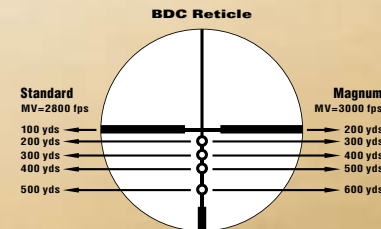

FINISHES AVAILABLE

1. **M** Matte
   - **S** Silver
   - **C** Camo
2. Complete scope & reticle specifications on pages 49 & 51.

Nikon ProStaff™ & Team REALTREE® Riflescopes