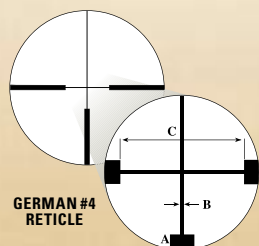

OMEGA MUZZLELOADING SCOPES SLUGHUNTER RETICLE SUBTENSIONS (INCHES AT 100 YARDS)										
	1.65-5x36		1.65-5x36		3-9x40		1.65-5x36		1.65-5x36	
	Nikoplex		BDC 250		BDC 250		Nikoplex		BDC 200	
	1.65x	5x	5x	9x	5x	9x	1.65x	5x	5x	9x
A	2.4	0.8	.50	.25	.50	.25	2.4	0.8	.50	.25
B	0.62	0.21	12	54	62	.21	8	.21	8	8
C	22.1	7.37	1.5	1.5	22.1	7.37	1.5	1.5	1.5	1.5
D			2.5	2			2.5	2		2
E			2	2			4	4		4
F			4	4			10	10		10
G			7	7			14	14		14
H			10	10			2	2		2
I			15	15						
J			2	2						

BUCKMASTERS® RIFLESCOPE RETICLE SUBTENSIONS (INCHES AT 100 YARDS)																					
	1x20BP		3-9x40		3-9x40		3-9x50		4-12x50SF		4.5-14x40SF		4.5-14x40SF		6-18x40SF		6-18x40SF		6-18x40SF		
	Nikoplex*		Nikoplex		BDC		Nikoplex		Nikoplex		BDC		Mildot		Nikoplex		BDC		FC w/Dot**		
	1x	3x	3x	9x	9x	3x	9x	3x	9x	12x	4.5x	14x	14x	4.5x	12 (MIL)	14x	6x	18x	18x	6x	18x
A	7.2	2.45	0.82	.25	2.45	0.82	1.95	0.65	1.73	0.56	.25	5.37	2.00	1.73	1.3	0.43	.25	0.14	0.05		
B	2.88	0.98	0.33	8	0.98	0.33	0.51	0.17	0.45	0.14	5	0.69	0.25	0.22	0.34	0.11	4	1.3	0.43		
C	69.12	23.49	7.83	1.5	23.49	7.83	17.92	5.97	15.93	5.12	1.5	96.45	36.00	31.00	11.95	3.98	1.5				
D				2							2		1.9	0.72	0.61		2				
E				2							2		9.7	3.60	3.12		2				
F				4.5							4.5						4.5				
G				7							7						7				
H				11							11						11				
I				15							15						15				
J				1							1						1				

*inches @ 75 yds **FC w/Dot—Fine Crosshair with Dot

COYOTE SPECIAL ENCORE LASER IRT RETICLE SUBTENSIONS (INCHES AT 100 YARDS)								
	3-9x40		4.5-14x40		2.5-8x28		4-12x42	
	BDC Predator		BDC Predator		BDC Encore		BDC	
A	0.25	0.25	0.25	0.25	0.25	0.25	12x	
B	8	8	10	6	15	1.5		
C	3	3	1.5	1.5				
D	2	2	2	2				
E	1	1	2.5	2				
F	4	4	6	4.5				
G	3	3	15	7				
H	5.5	5.5	1	11				
I	8	8		15				
J	1	1		1				

Size of object in inches x 27.77 = distance in yards
mil reading

Size of object in inches x 25.4 = distance in meters
mil reading