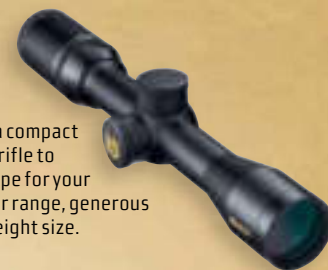

Waterproof, Fogproof, Shockproof

Nitrogen filled and O-ring sealed.

Peter Moleski, Senior Vice President of Nikon Inc. with a Trophy Cape Buffalo.

2-8x32

Some rifles just look better with a compact scope. From carbine to mountain rifle to deer rifle, this is a sweet little scope for your favorite rifle—with its wide power range, generous field of view and compact, lightweight size.