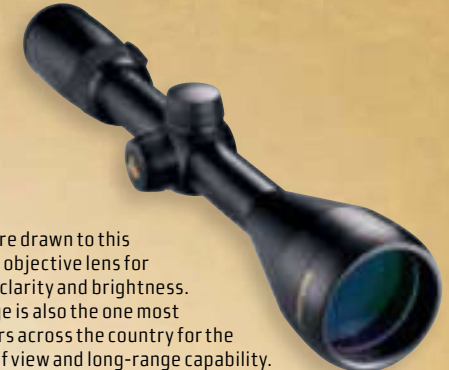

Whitetail hunters are drawn to this scope's huge 50mm objective lens for its superb low light clarity and brightness. The 3-9-power range is also the one most preferred by hunters across the country for the best blend of field of view and long-range capability.

3-9x50 Buckmasters **M**

Part #6430 (Matte, Nikoplex) Optional Sunshade: Part #8055