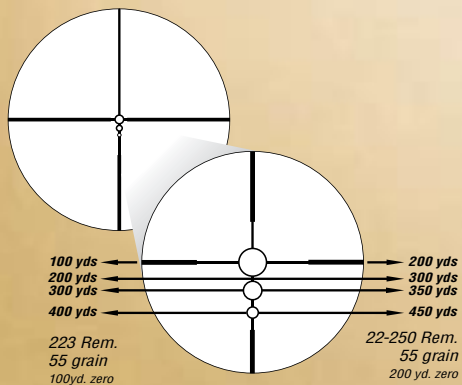

BDC PREDATOR hunting reticle

Gary Roberson after a successful morning.