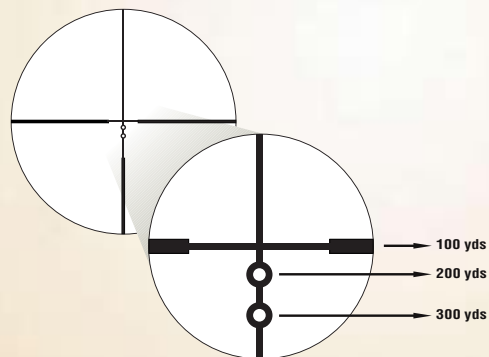

ENCORE BDC RETICLE

The Encore BDC reticle is optimized for handguns in the following rifle calibers and bullet weights with velocities between 2500 and 2600 fps:

- 7mm-08 Rem., 140 gr. bullet
- 308 Win., 165 gr. bullet
- 270 Win, 130 gr. bullet
- 30-06, 165 gr. bullet

Monarch® Dot Sight VSD Series

- **Multicoated Lenses**
  Objective and ocular lenses are 30mm and are multicoated for incredible sharpness, brightness and color rendition.
- **Electronic Dot Sight with Variable Sized Dot**
  Select any of five dot sizes- 1, 4, 6, 8 or 10 MOA- with the twist of a knob on the turret.
- **Massive Field of View**
  Perfect FOV for close shots.
- **11-Position Rheostat**
  Gives you almost infinite reticle brightness.
- **Integral Mounting System**
  Included system attaches to any Weaver-style mount base.
- **Unlimited Eye Relief**
  Hunt with confidence, without fear of shooter's brow.
- **Waterproof, Fogproof & Shockproof**
  (except battery chamber)
  Nitrogen filled and O-ring sealed.