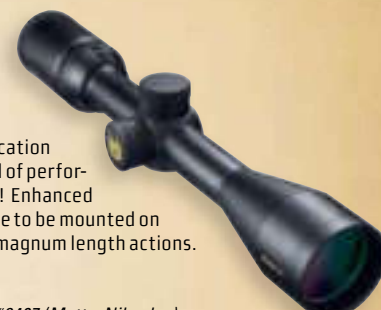

This Monarch's wide magnification range sets the new standard of performance for a mid-sized scope! Enhanced ring spacing allows this scope to be mounted on virtually any rifle, including magnum length actions.

2.5-10x42 **L M S**

Part #8406 (Lustre, Nikoplex), #8407 (Matte, Nikoplex), #8408 (Matte, Mildot), #8409 (Silver, BDC), #8411 (Matte, BDC)