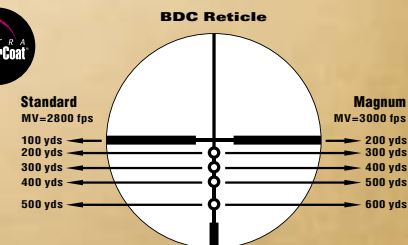

FINISHES AVAILABLE

- **L** Lustre
- **M** Matte
- **S** Silver

Complete scope & reticle specifications on page 48 & 50.

Available on all models.