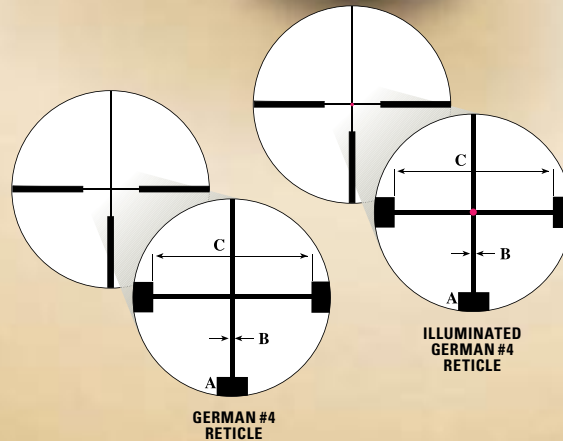

Enhanced Mount Ring Spacing

For mounting to virtually any rifle action regardless of caliber—even magnum length actions.

Quick Focus Eyepiece

Allows the shooter to instantly bring the reticle into sharp focus.

Waterproof, Fogproof, Shockproof

Nitrogen filled and O-ring sealed.

NEW!

The first Nikon rifle scope designed specifically for dangerous game hunting in Africa, the Monarch African 1-4x20 delivers a gigantic field of view and an incredible 20mm-5mm exit pupil range for low-light hunting. The 1-4 power range keeps shooters on target, in fast “both eyes open” situations.