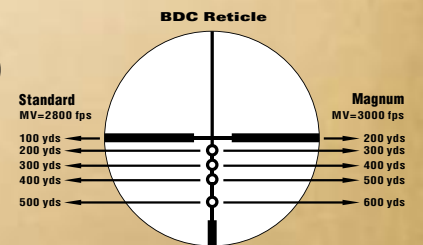

3-12x42SF L M
Part #8418 (Lustre, Nikoplex), #8419 (Matte, Nikoplex), #8420 (Matte, BDC)

FINISHES AVAILABLE

- L Lustre
- M Matte

Complete scope & reticle specifications on pages 48 & 50.

Available on all models.

*within one-tenth-of-an-inch to five-tenths-of-an-inch, depending on model