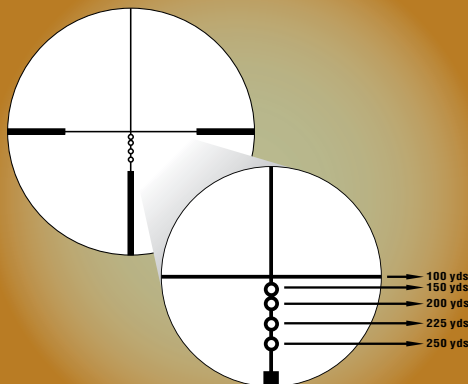

Nikon's Patented BDC 250 Reticle

Calibrated for trajectories common to .50 caliber muzzleloaders using 150-grain powder charges and 250-grain bullets, the BDC 250, when sighted-in at 100 yards on the crosshair at 9x, provides aiming-point circles at 150, 200, 225 and 250 yards. Verify the aiming points by shooting at actual, measured distances.