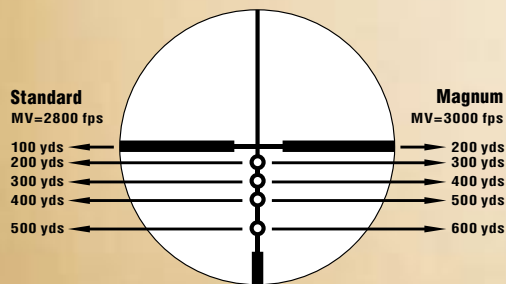

BDC Reticle

FINISHES AVAILABLE

- **M** Matte
- **S** Silver
- **C** Camo

Complete scope & reticle specifications on pages 49-51.