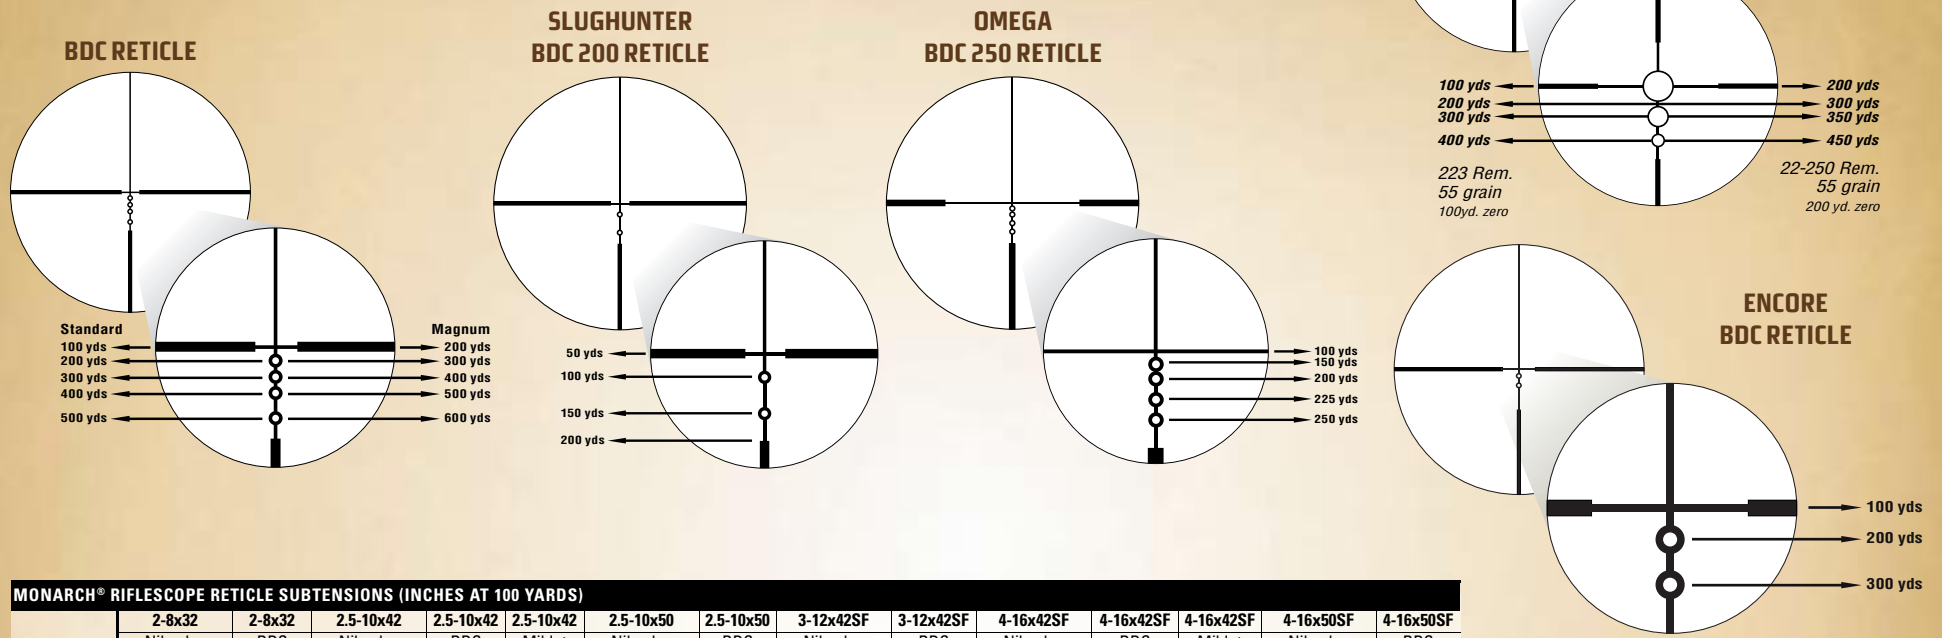

Nikon BDC Reticle

Nikon's Bullet Drop Compensating reticle eliminates guesswork and boosts confidence in making ethical, long-range shots. Simply determine the exact distance with your Nikon rangefinder use the appropriate circle and squeeze off your shot.

MONARCH® RIFLESCOPE RETICLE SUBTENSIONS (INCHES AT 100 YARDS)																													
Magnification	2-8x32		2-8x32		2.5-10x42		2.5-10x42		2.5-10x42		2.5-10x50		2.5-10x50		3-12x42SF		3-12x42SF		4-16x42SF		4-16x42SF		4-16x42SF		4-16x50SF		4-16x50SF		
	Nikoplex	BDC	Nikoplex	BDC	Mildot	Nikoplex	BDC	Mildot	Nikoplex	BDC	Nikoplex	BDC	Nikoplex	BDC	Nikoplex	BDC	Mildot	Nikoplex	BDC	Mildot	Nikoplex	BDC	Mildot	Nikoplex	BDC	Nikoplex	BDC		
A	3.75	0.94	0.25	3	0.75	0.25	2	3	0.75	0.25	2.5	0.63	0.25	1.88	0.47	0.25	2	1.88	0.47	0.25	2	1.88	0.47	0.25	4	1.50	1.50		
B	0.98	0.24	10	0.78	0.2	6.9	0.25	0.78	0.2	6.9	0.65	0.16	5.75	0.49	0.12	4.31	0.25	0.49	0.12	4	4.33	17.3	4.33	4.33	11	15	1		
C	34.5	8.63	1.50	27.6	6.9	1.5	36	27.6	6.9	1.5	23	5.75	1.5	17.25	4.31	1.5	36	17.3	4.33	4.33	11	15	1	1	1	1	1	1	
D			2		0.72	2		2		2			2			2	0.72			2		0.72			2		2		
E			2		3.6	2		3.6		2			2			2	3.6			2		3.6			2		2		
F			4.5			4.5				4.5			4.5			4.5				4.5				4.5		4.5		4.5	
G			7			7				7			7			7				7				7		7		7	
H			11			11				11			11			11				11				11		11		11	
I			15			15				15			15			15				15				15		15		15	
J			1			1				1			1			1				1				1		1		1	

MONARCH® RIFLESCOPE RETICLE SUBTENSIONS (INCHES AT 100 YARDS)														
Magnification	5-20x44SF		5-20x44SF		6-24x50SF		6-24x50SF		6-24x50SF		8-32x50ED SF		8-32x50ED SF	
	Nikoplex	BDC	Nikoplex	BDC	Fine Crosshair	FineCrosshair w/Dot	Nikoplex	BDC	Nikoplex	BDC	Nikoplex	BDC	Nikoplex	BDC
A	1.5	0.38	0.25	1.25	0.31	0.25	0.14	0.03	0.14	0.03	0.94	0.23	0.25	
B	0.39	0.1	3.45	0.33	0.08	2.88			1.25	0.31	0.24	0.06	3	
C	13.8	3.45	1.5	11.5	2.88	1.5					8.63	2.16	0.5	
D			2			2							1	
E			2			2							2	
F			4.5			4.5							4.5	
G			7			7							7	
H			11			11							11	
I			15			15							15	
J			1			1							1	

MONARCH® AFRICAN RIFLESCOPE RETICLE SUBTENSIONS (INCHES AT 100 YARDS)				
Magnification	1-4x20		1.1-4X24	
	German #4	Ill. German #4	German #4	German #4
A	NOT AVAILABLE AT PRESS TIME VISIT NIKONHUNTING.COM			
B				
C				
D				
E				
F				
G				
H				
I				
J