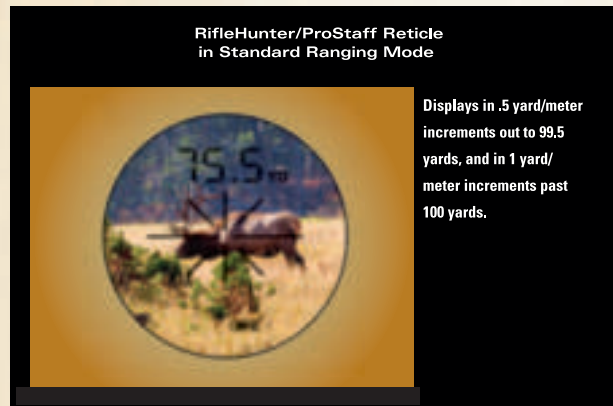

Complete specifications on page 53.